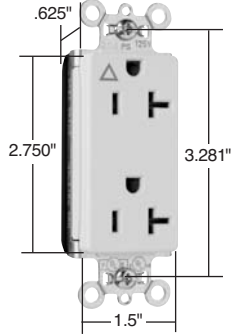

PTIG26362-LA