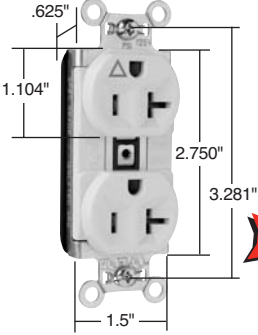

Pass & Seymour

PTIG5362-LA