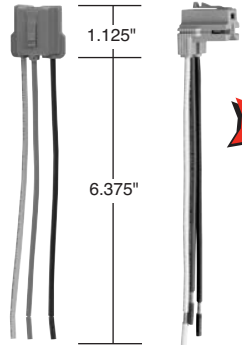

PT6STR PTR6STR

TVSS & Isolated Ground PlugTail™ Isolated Ground Receptacles

2 Pole, 3 Wire Grounding, 15 & 20A, 125V

Features

- .036 inch thick brass triple wire contacts for lasting retention.
- Impact-resistant nylon face.
- Corrosion-resistant plated steel straight strap for increased rigidity and strength.
- Auto-ground clip assures positive ground.
- No exposed terminals for a finger safe application.
- Ultrasonically welded polycarbonate connector housing secures terminations in a UL Listed finger safe housing.
- Pre-stripped connector leads.
- Nylon isolator plate for isolating ground from strap and box system.
- Crimped and welded contacts.

Catalog Number	Rating A. V.	NEMA Config. No.	Color	3rd Party Compliance	
				cULus	FSUL WC596
Duplex Receptacles					
PTIG5262-I	15 125	5-15R	Ivory	•	•
PTIG5262-W	15 125	5-15R	White	•	•
PTIG5262	15 125	5-15R	Orange	•	•
PTIG5262-GRY	15 125	5-15R	Gray	•	•
PTIG5262-RED	15 125	5-15R	Red	•	•
PTIG5262-LA	15 125	5-15R	Light Almond	•	•
PTIG5362-I	20 125	5-20R	Ivory	•	•
PTIG5362-W	20 125	5-20R	White	•	•
PTIG5362	20 125	5-20R	Orange	•	•
PTIG5362-GRY	20 125	5-20R	Gray	•	•
PTIG5362-RED	20 125	5-20R	Red	•	•
PTIG5362-LA	20 125	5-20R	Light Almond	•	•
Decorator Duplex Receptacles					
PTIG26262-I	15 125	5-15R	Ivory	•	•
PTIG26262-W	15 125	5-15R	White	•	•
PTIG26262	15 125	5-15R	Orange	•	•
PTIG26262-GRY	15 125	5-15R	Gray	•	•
PTIG26262-RED	15 125	5-15R	Red	•	•
PTIG26262-LA	15 125	5-15R	Light Almond	•	•
PTIG26362-I	20 125	5-20R	Ivory	•	•
PTIG26362-W	20 125	5-20R	White	•	•
PTIG26362	20 125	5-20R	Orange	•	•
PTIG26362-GRY	20 125	5-20R	Gray	•	•
PTIG26362-RED	20 125	5-20R	Red	•	•
PTIG26362-LA	20 125	5-20R	Light Almond	•	•

Catalog Number	Wire Type	Wire Length
PlugTail Connectors*		
PT6STR	Stranded	6"
PT6SOL	Solid	6"
PlugTail Connectors – Right Angle*		
PTRA6STR	Stranded	6"
PTRA6SOL	Solid	6"

*All PlugTail Connectors are available in various Wire Lengths, please use Configurable Solutions to order.

Configurable Solutions for PlugTail Receptacles and Connectors, see Page U-1.